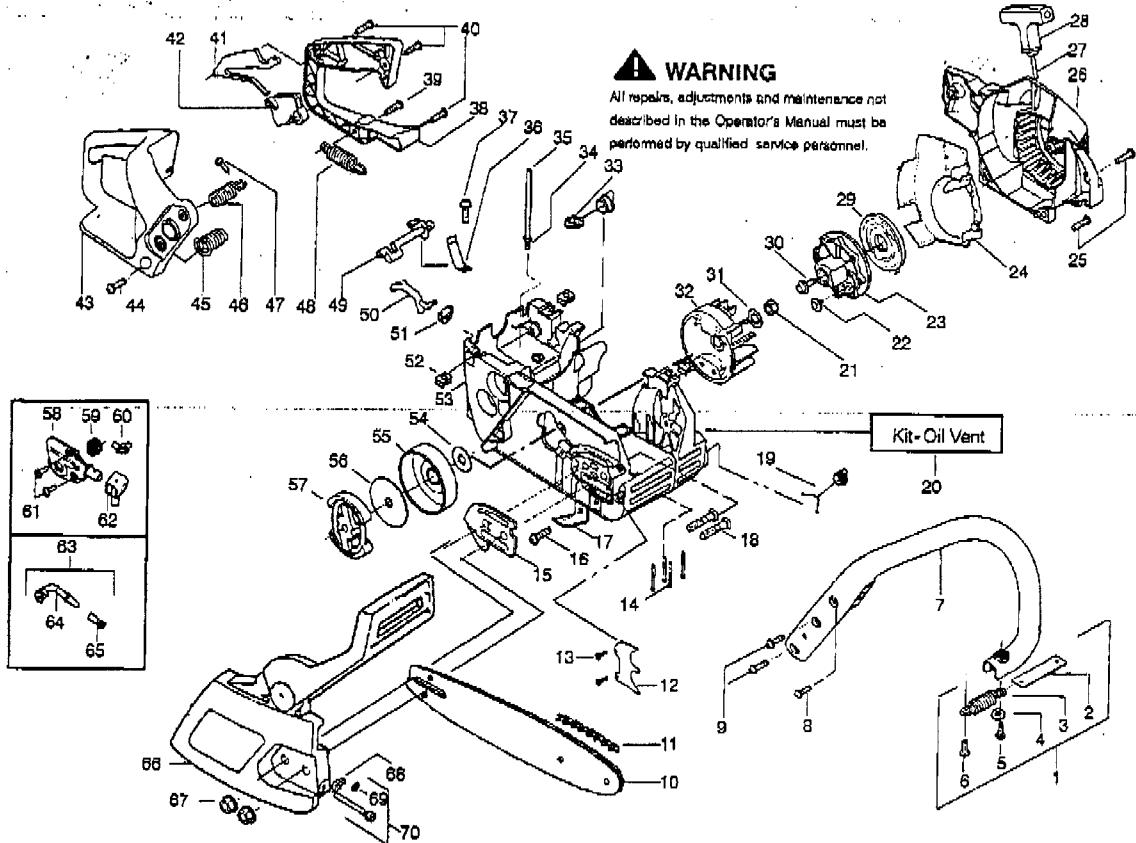

OPI 14"

PARTS LIST NO. 530165091		McCULLOCH ® PARTS LIST	CHAIN SAW MODEL(S) MAC CAT 438
DATE 3/07/05	Replaces 530165091 - 08/27/04		Note: Illustration may differ from actual model due to design changes